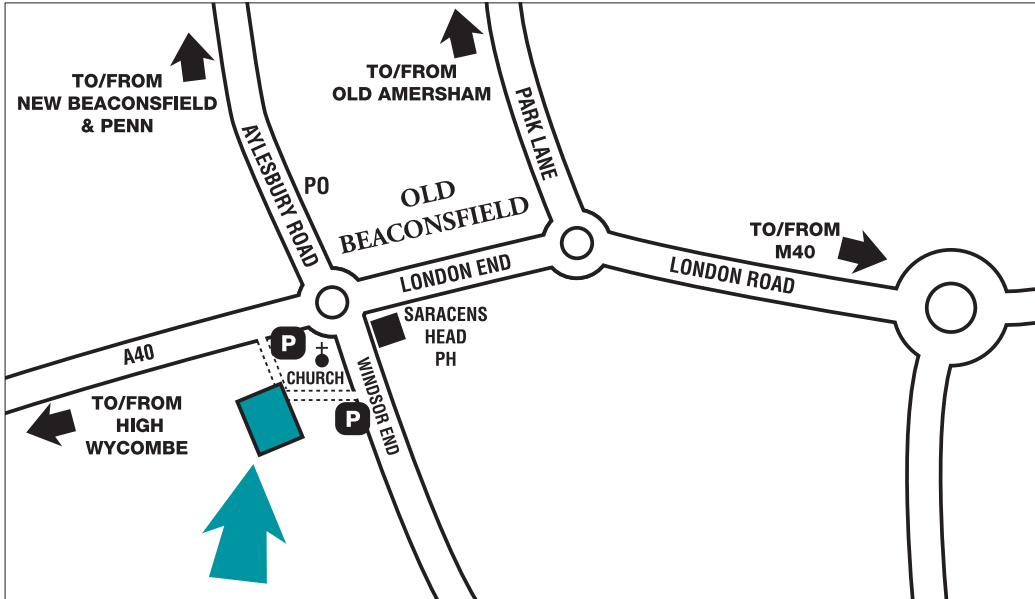

DON'T FORGET TO ENTER THE FREE PRIZE DRAW!

Name: .....

Address: .....

.....

Mobile: .....

Telephone: .....

Please enter a phone number so we can inform you, if you have won!

The Fitzwilliams Centre, Windsor End, Beaconsfield HP9 2JW